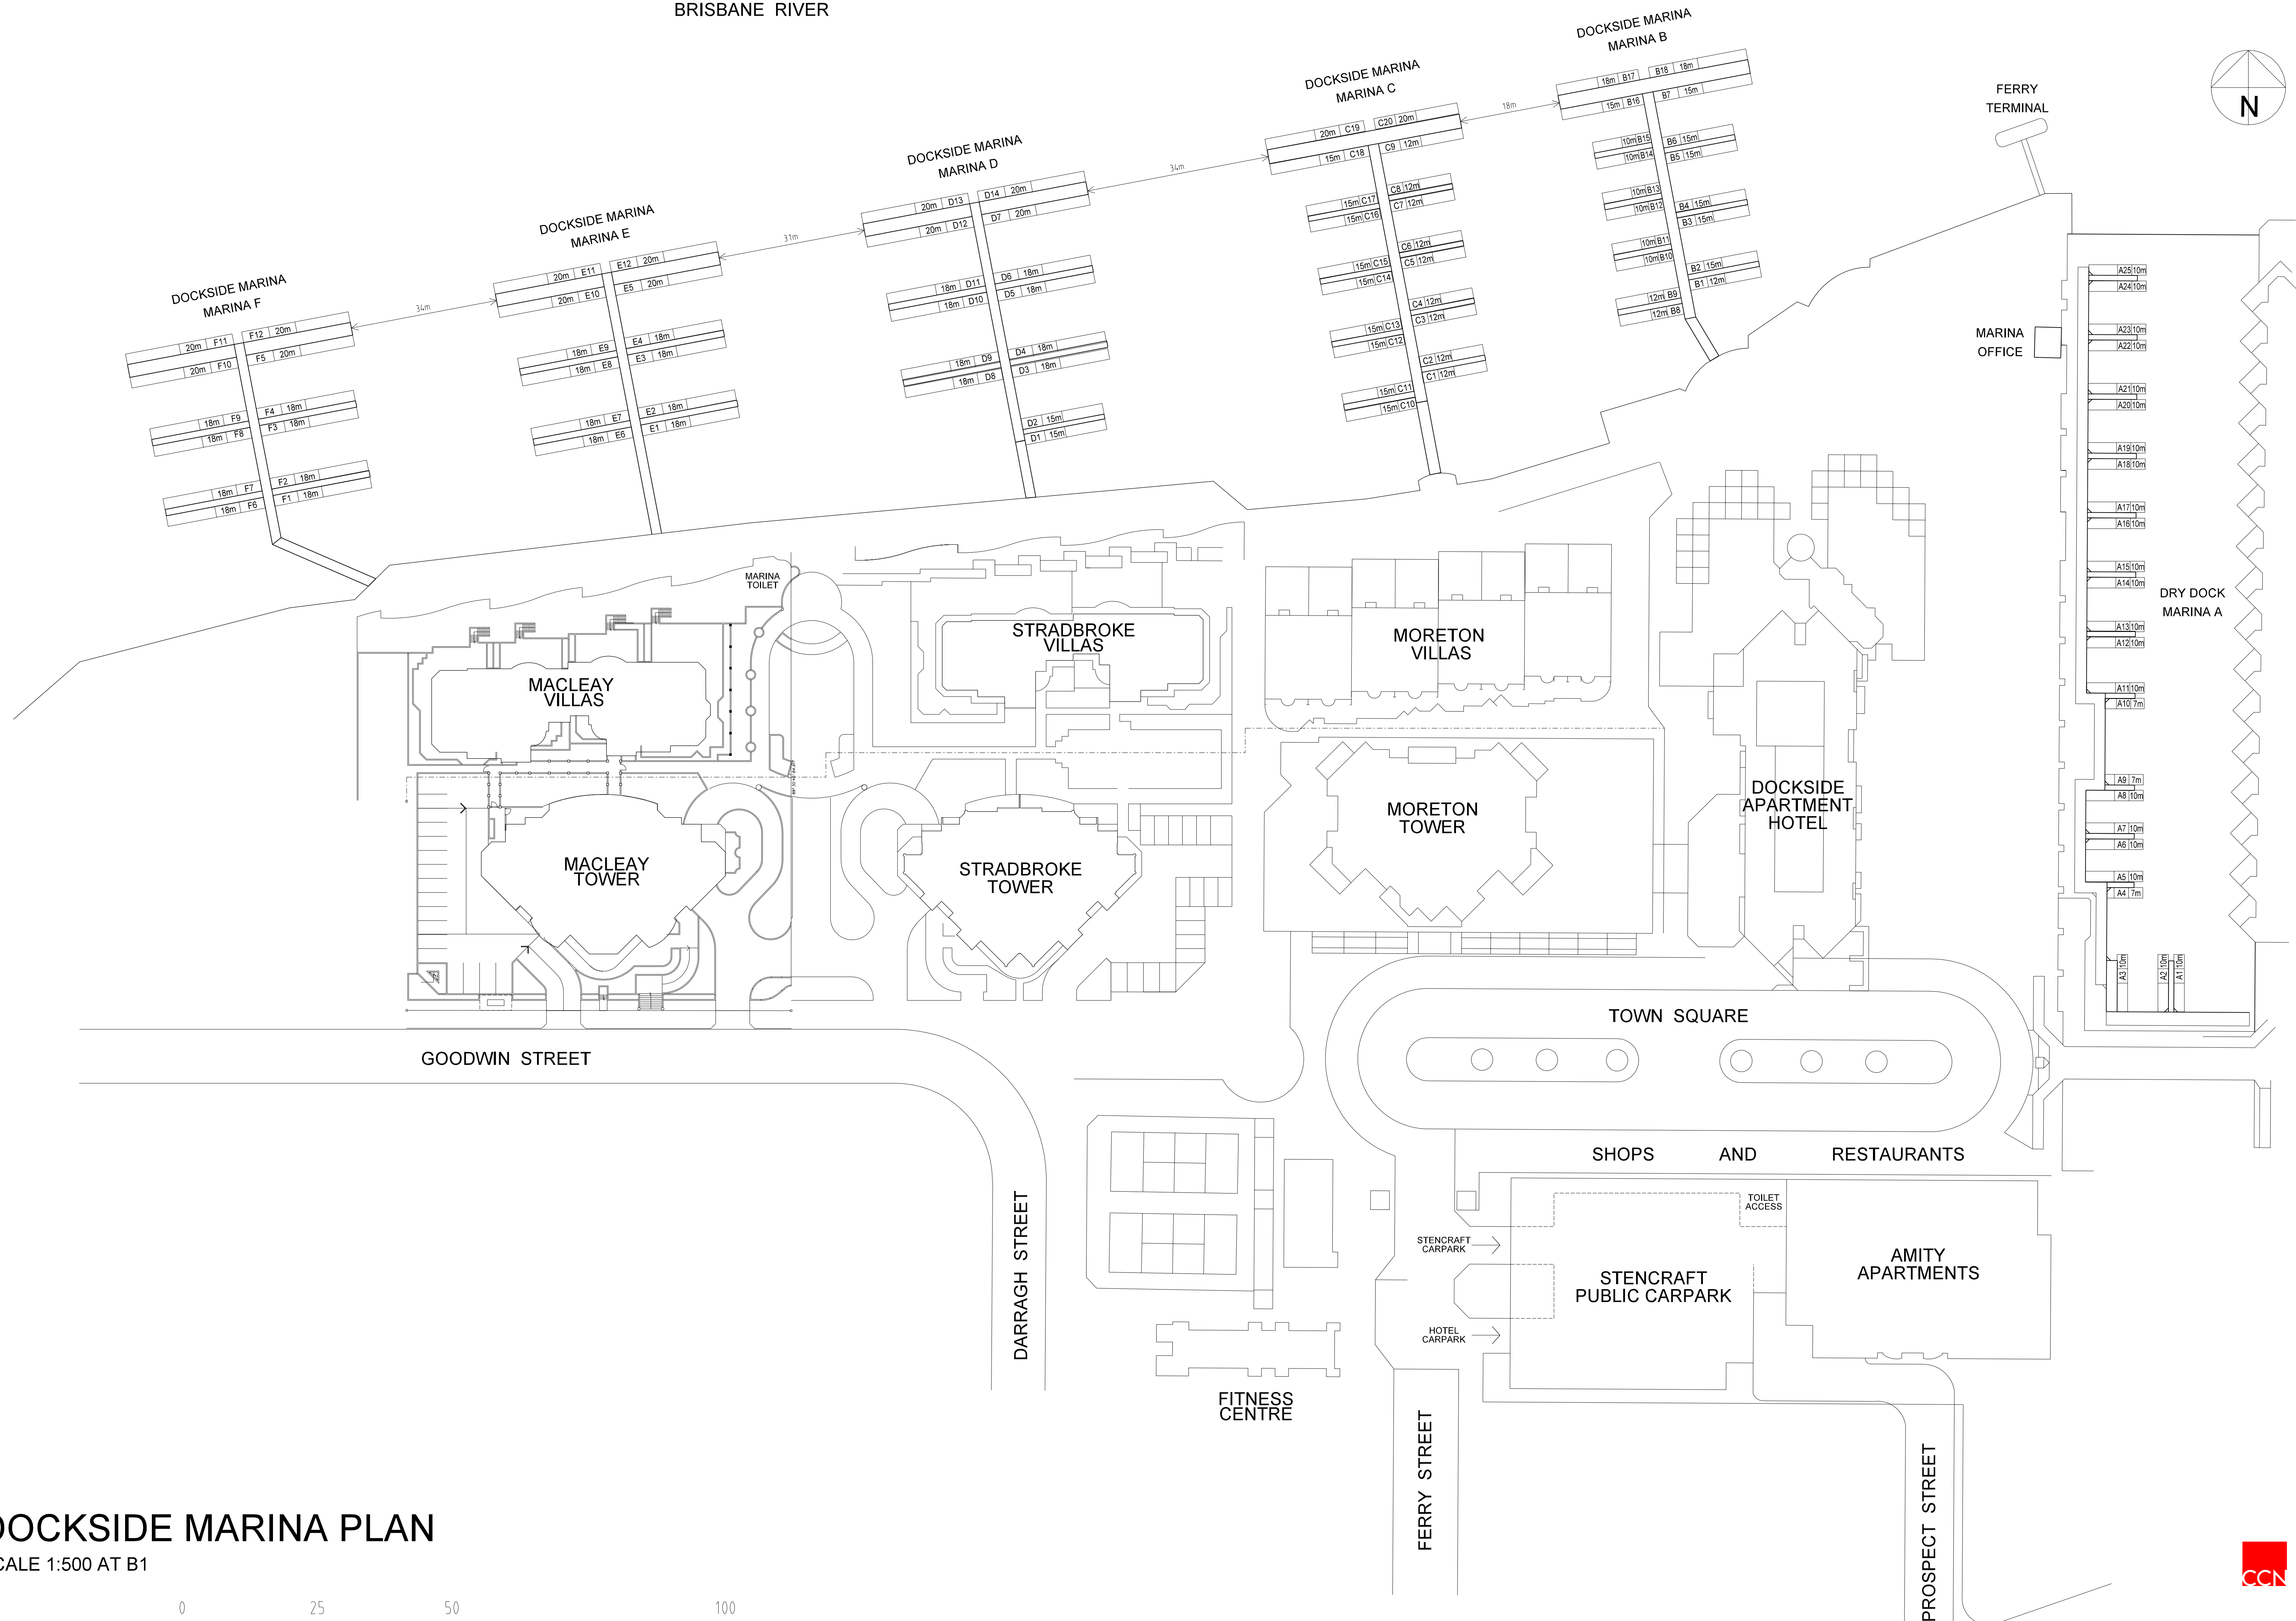

BRISBANE RIVER

DOCKSIDE MARINA PLAN

SCALE 1:500 AT B1

CCN Cameron
Chisholm &
Nicol

Q0441 - SK01a

DECEMBER 2004